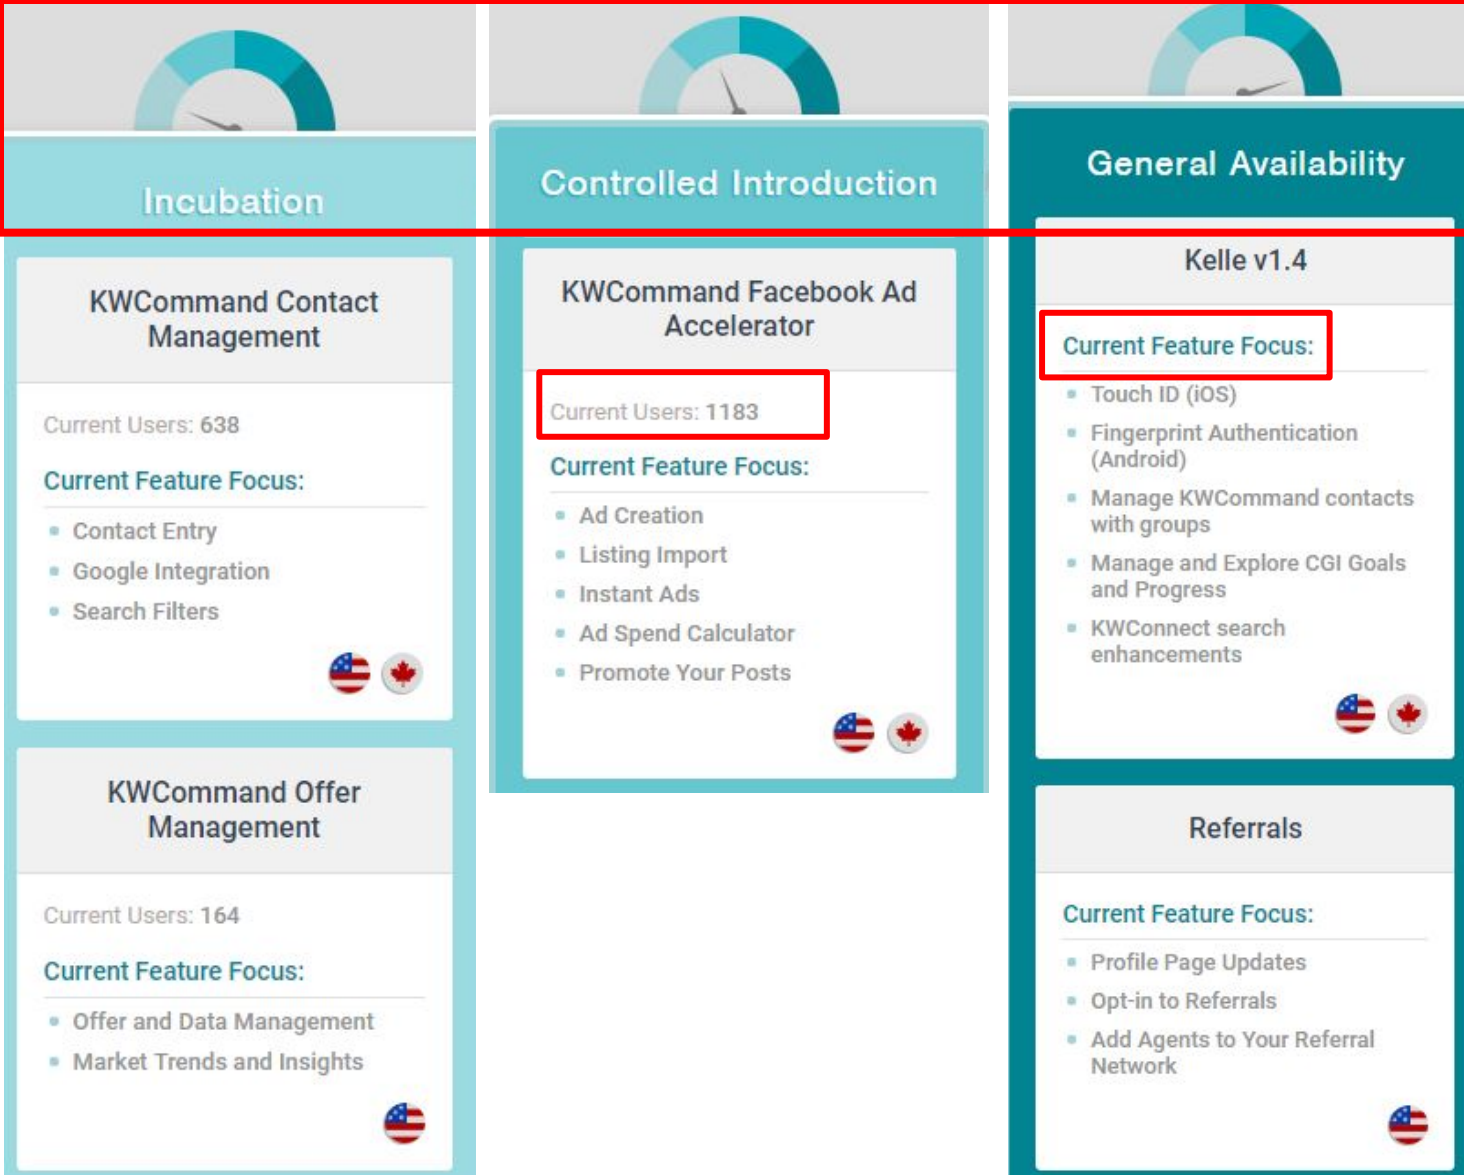

KW LABS

Get involved with the latest Keller Williams Technology developments as they roll out with **KW LABS**. Help KW test their products *before* they roll out to the general availability!

Current Users: how many current KW Associates are live with this LAB.

Current Features Focus: what KWRI is currently working on now to be implemented in the near future

Stages of LABS: where the specific LAB is. As the stage (meter moves to the right) for more available this feature will be to the general populous of KW Agents.

kwconnect.com/page/growth/labs-dashboard

<http://kwcd.com/tech-updates>