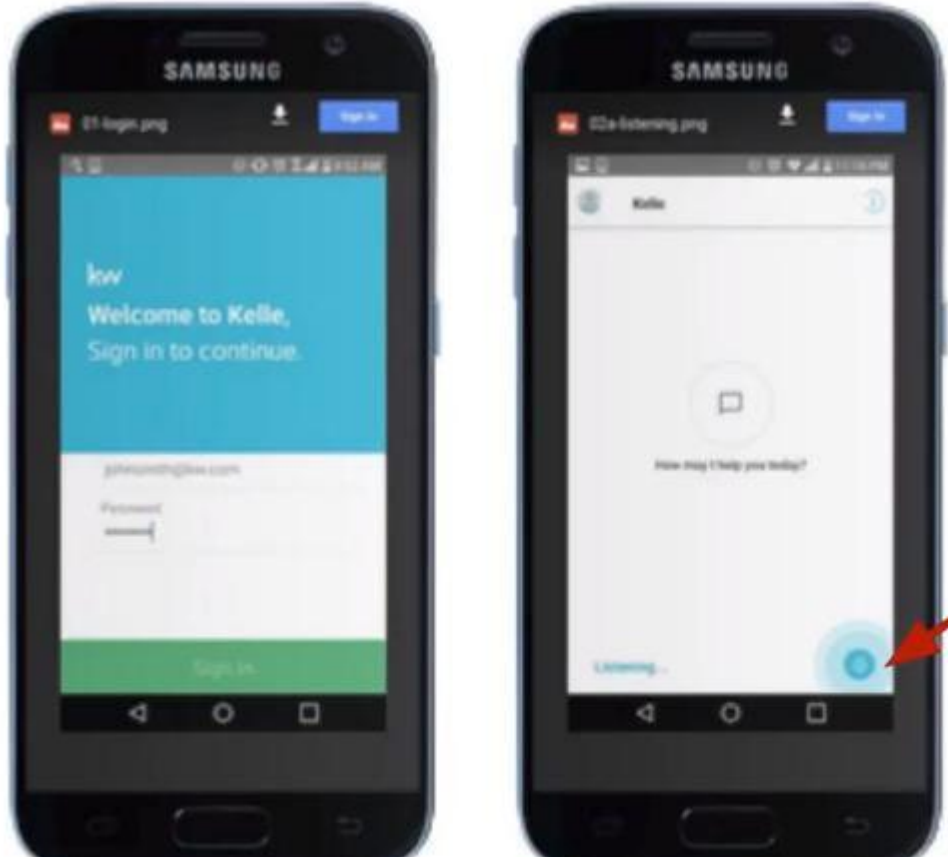

Current Users: how many current KW Associates are live with this LAB.

Current Features Focus: what KWRI is currently working on now to be implemented in the near future

Stages of LABS: where the specific LAB is. As the stage (meter moves to the right) for more available this feature will be to the general populous of KW Agents.

kwconnect.com/page/growth/labs-dashboard

<http://kwcd.com/tech-updates>

KELLE

HAVE YOU DOWNLOADED KELLE YET?!

Kelle is Keller Artificial Intelligence and its objective is to allow every agent inside of KW to have a smart, connected and powerful partner to help you be more efficient and more productive.